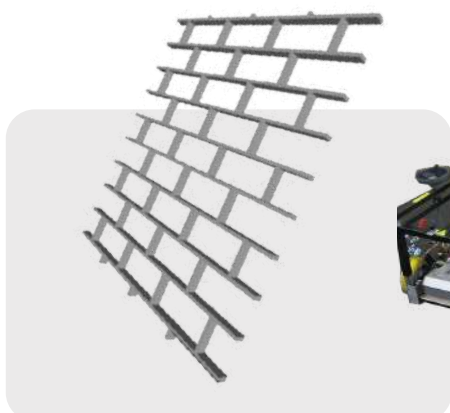

✿ *The philosophy is to provide increasingly innovative tools, to allow those who make asphalt pavements to always choose the most advantageous solution. Light, flexible and economical templates, easily customizable. Infrared heaters for work differing from asphalt laying, reversible vibratory plates performing and reliable. All this is StampRoad, the brand of Imprexa that gives shape to the asphalt!*

Imprexa ha brevettato la
**MATRICE IN PLASTICA
CON BORDO STONDATO**

Imprexa has patented the
PLASTIC TEMPLATE WITH ROUNDED EDGE

STAMPROAD EQUIPEMENTS:

TEMPLATES

Shape the asphalt

INFRARED HEATERS

RE-heating asphalt

PLATE COMPACTORS

Stamping templates

StampRoad equipments on: www.imprexa.net

AsphaltCoat: coloring asphalt

L'asfalto colorato di Imprexa è adatto per attraversamenti pedonali, piste ciclabili, aree pedonali, parcheggi e aree urbane. Garantisce una pavimentazione sicura, moderna ed espressiva. AsphaltCoat viene proposto in una gamma infinita di colori; una color card di 36 diverse tonalità di colore sempre disponibili a stock, oltre alla possibilità di realizzare qualsiasi colore della scala RAL ed NCS.

✿ *The coloured asphalt of Imprexa is suitable for pedestrian crossings, cycle paths, pedestrian areas, parking lots and urban areas. It guarantees a safe, modern and expressive flooring. Asphaltcoat comes in an endless range of colors; a color card of 36 different shades of color always available in stock, in addition to the possibility of realizing any color of the scale RAL or NCS.*