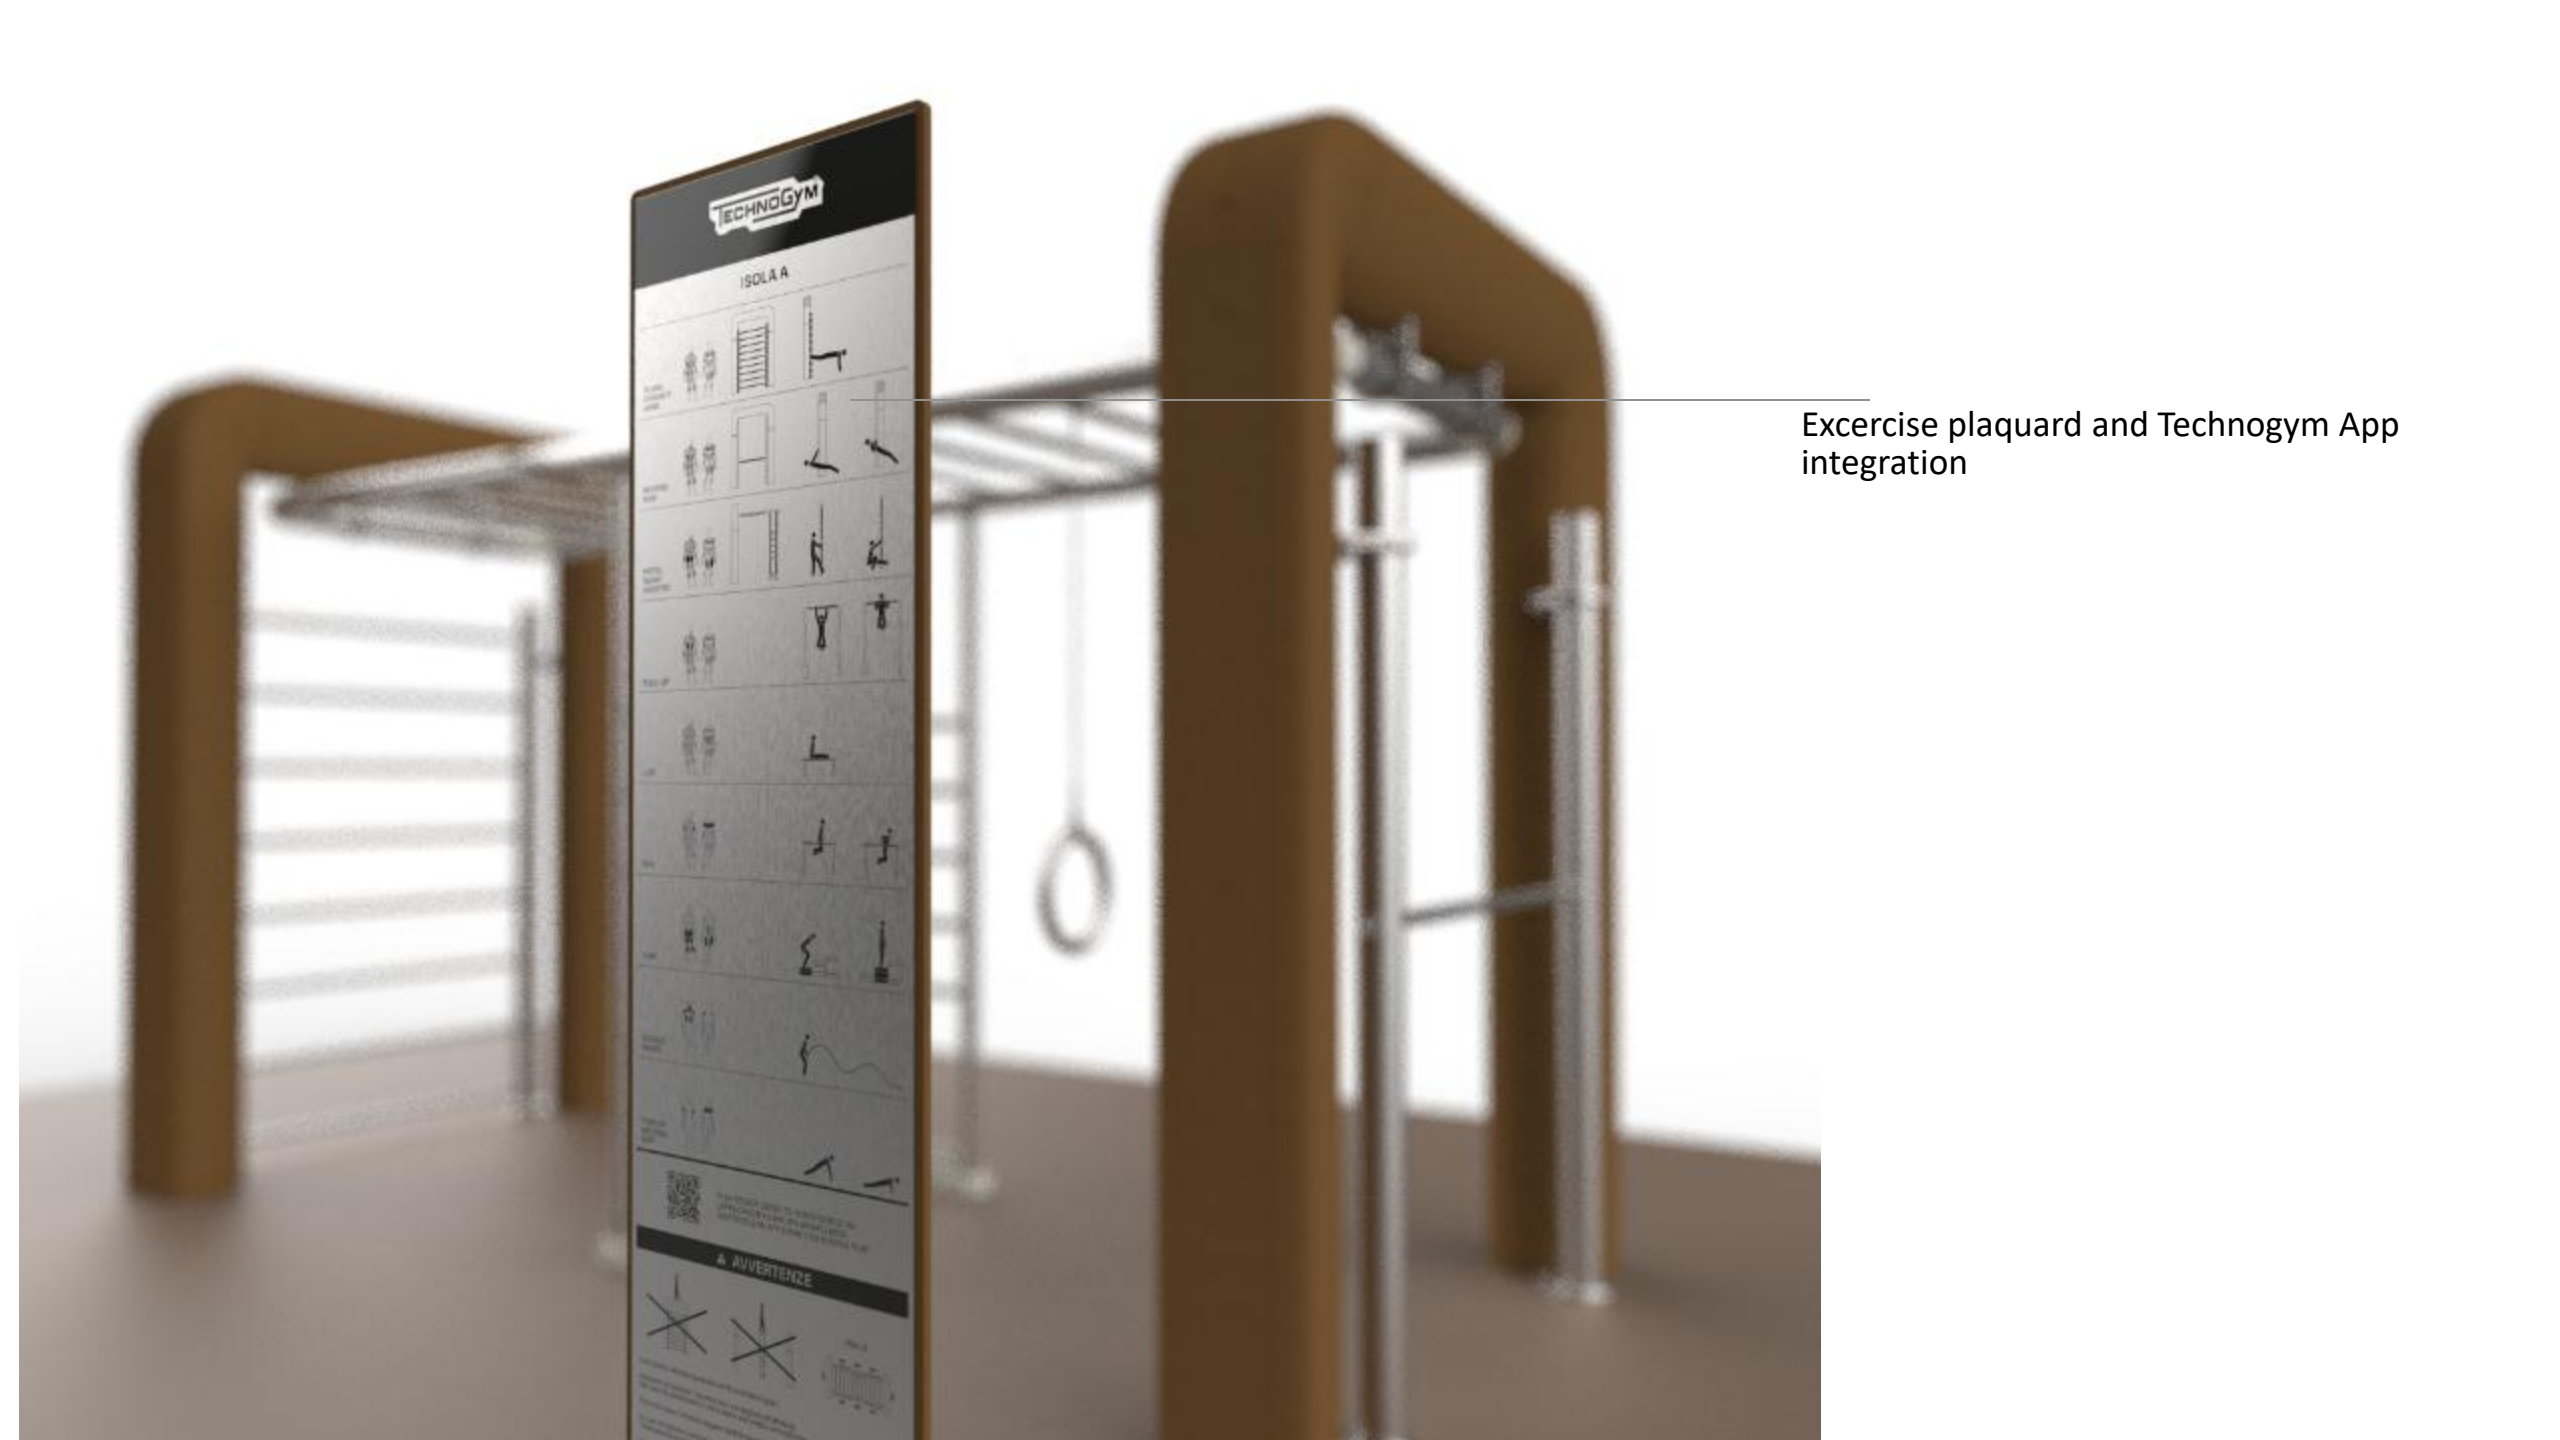

TECHNOGYM

ISOLA A

Per ulteriori informazioni visitate il sito www.technogym.com o contattate il vostro rivenditore autorizzato.

AVVERTENZE

Excercise plaquard and Technogym App integration