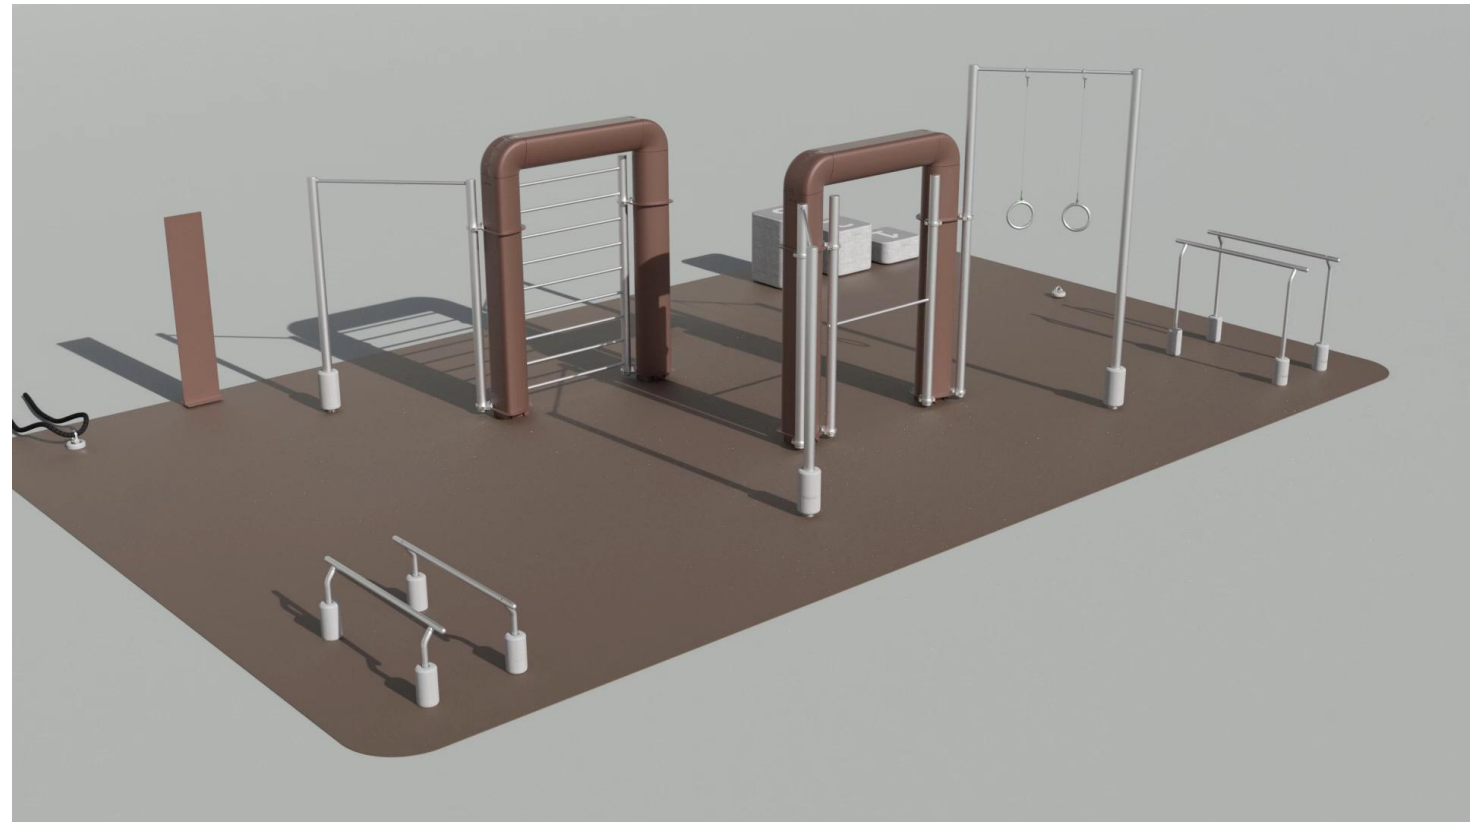

TECHNOGYM OUTDOOR

FUNCTIONAL PORTAL

New design and new details

- 2 Pull Up
- 2 Suspension
- 2 Tiny ladder
- 1 Ladder
- 1 Low Pull Up bar
- 1 Monkey Bar

Concrete details

Smooth and coordinated design

Clean and minimal design

PRODUCT

Calisthenic island large (77 mq)

The Calisthenic rig allows you to perform numerous exercises, such as pull ups, monkey bars, rings

The combination of the Calisthenic Rig with the accessories:

- Parallets & Parallel
- Rings
- Elastic Hooks
- Battle rope hook
- Cube set

Allows you to create many different training styles within the space:

- Functional Training
- HIIT Training
- Circuit Training

PRODUCT

Functional island large 70 mq

The functional rig allows you to perform numerous exercises, such as pull ups, monkey bars, stretching ladder, suspension training

The combination of the Functional Rig with the accessories:

- Parallel
- Rotary Pushup
- Elastic Hooks
- Battle rope hook
- Cube set

Allows you to create many different training styles within the space: