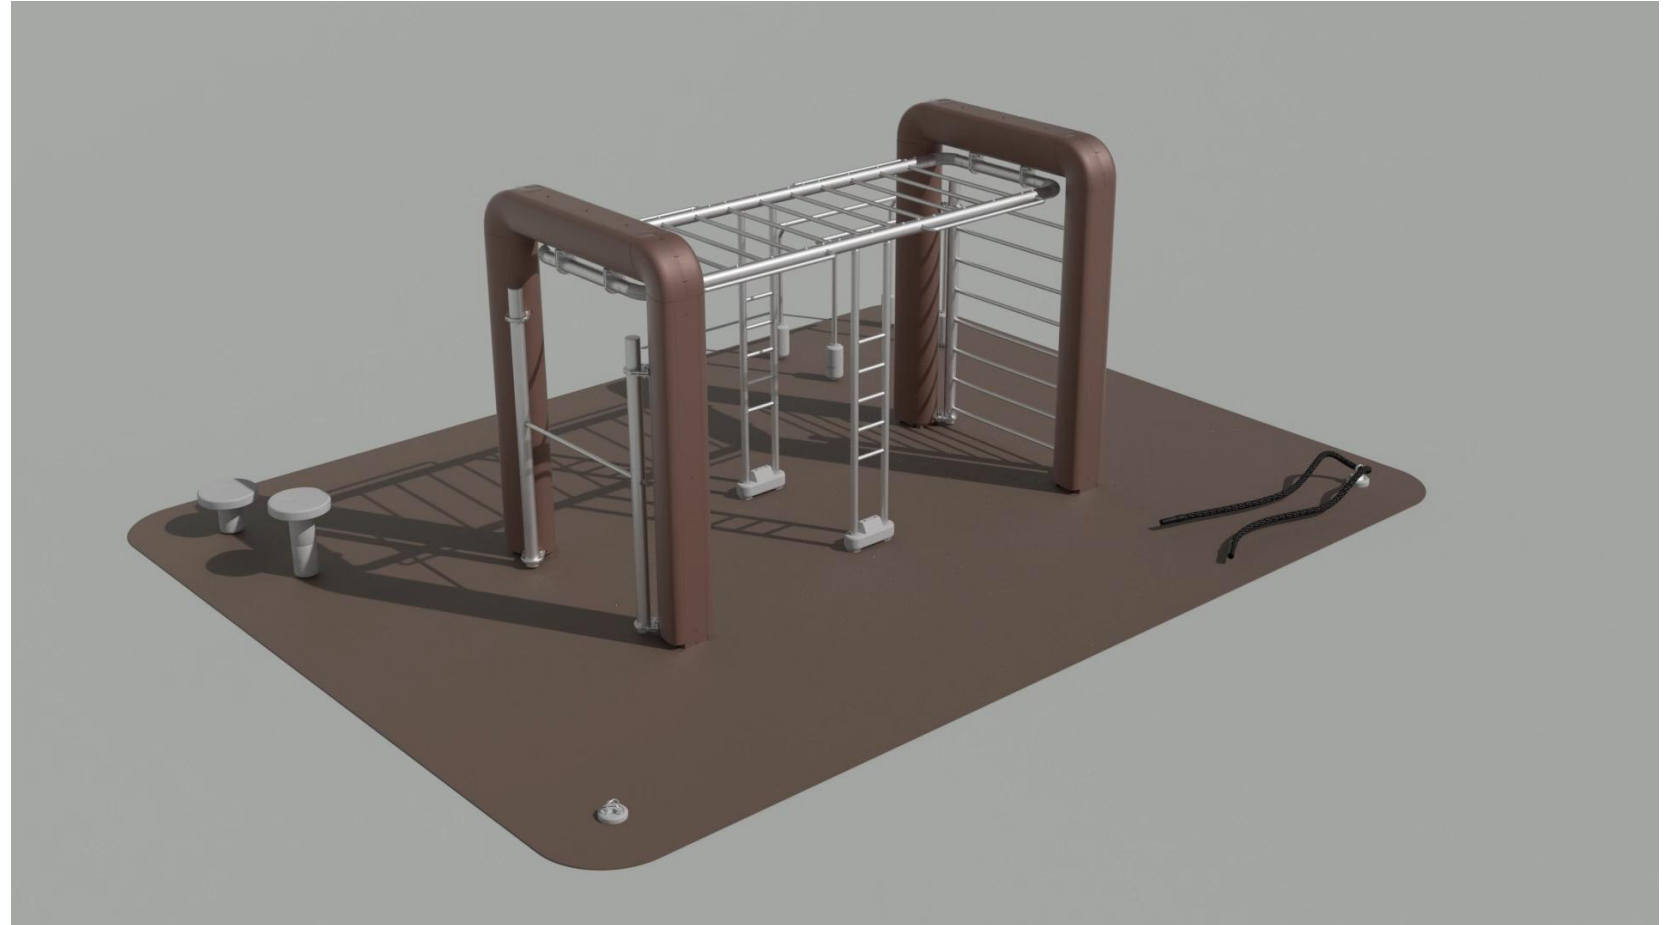

The combination of the Functional Rig with the accessories:

- Parallel
- Rotary Pushup
- Elastic Hooks
- Battle rope hook
- Cube set

Allows you to create many different training styles within the space:

- Functional Training
- HIIT Training
- Circuit Training

PRODUCT

Functional island medium (55 mq)

The functional rig allows you to perform numerous exercises, such as pull ups, monkey bars, stretching laddersuspension training

The combination of the Functional Rig with the accessories:

- Parallets
- Rotary Pushup
- Elastic Hooks
- Pistols
- Battle rope hook

Allows you to create many different training styles within the space:

- Functional Training
- HIIT Training
- Circuit Training

PRODUCT

Functional island small 20 mq

Equipment

- Cubes Set
- Parallel
- Elastic Hook
- Battle Rope
- Rotary Push Up

Functional island that allow you with a limited amount of space to target users in many different ways based upon functional training