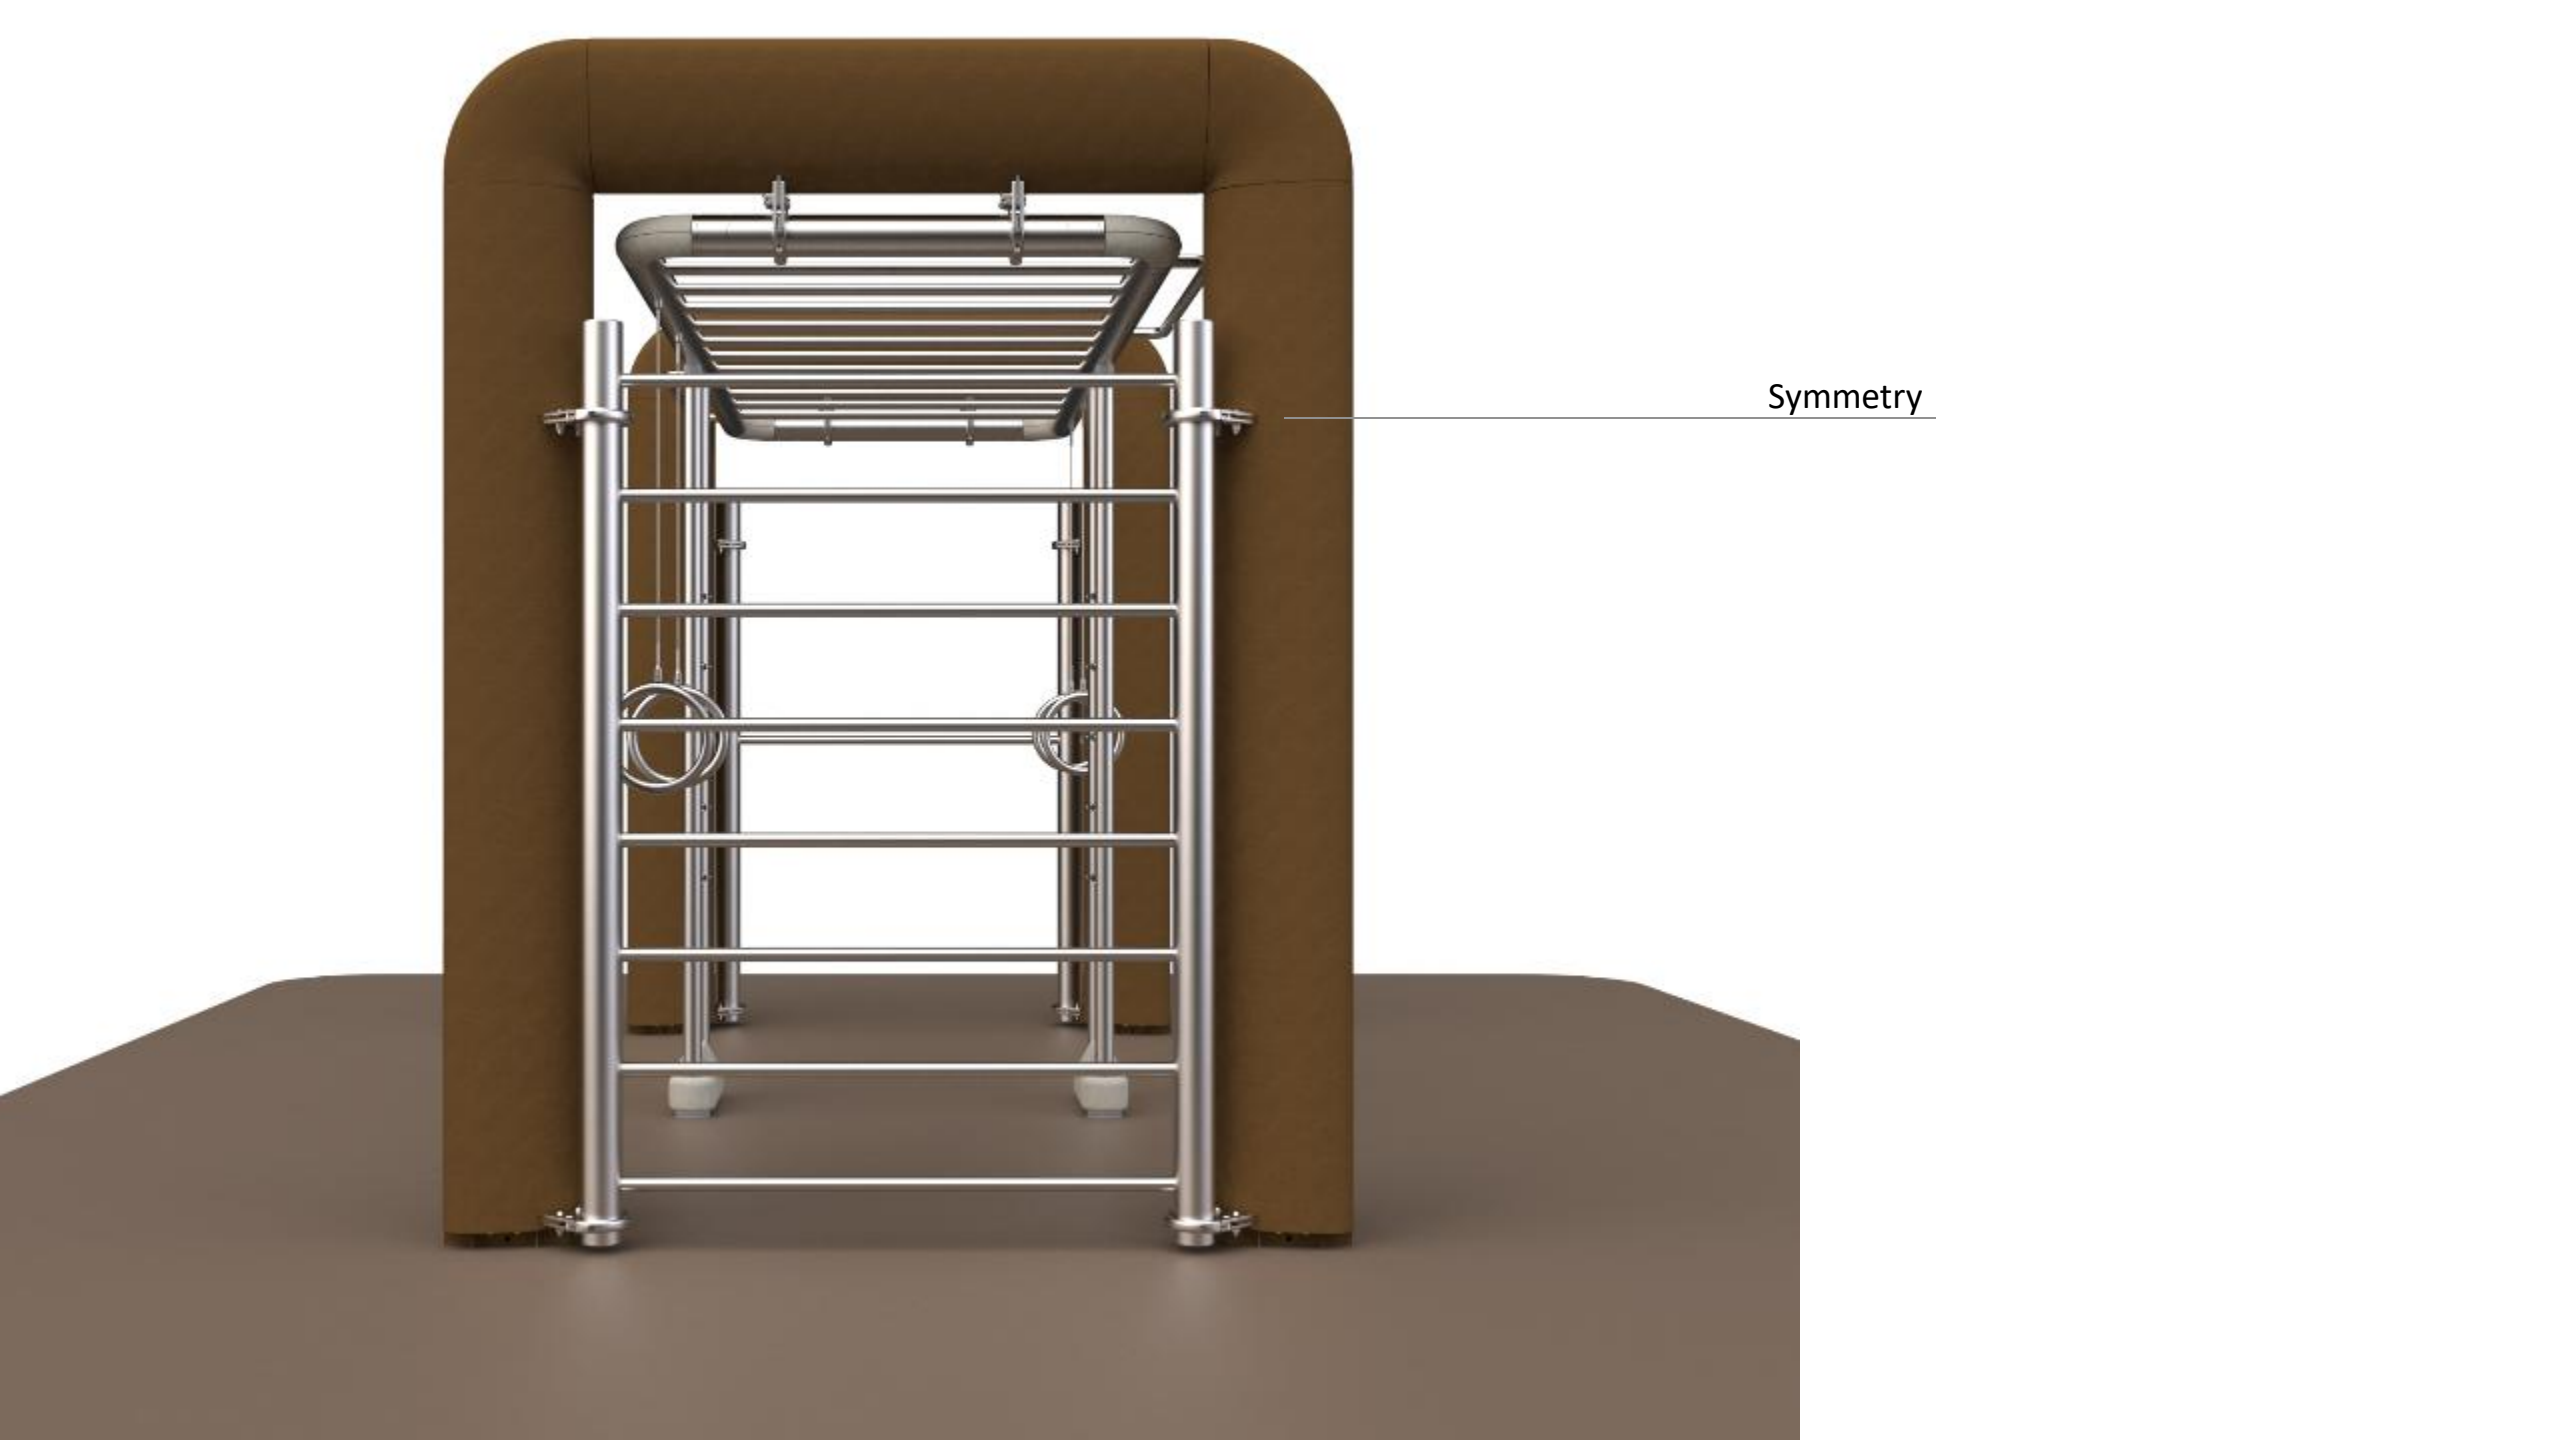

TECHNOGYM OUTDOOR

FUNCTIONAL PORTAL

New design and new details

- 2 Pull Up
- 2 Suspension
- 2 Tiny ladder
- 1 Ladder
- 1 Low Pull Up bar
- 1 Monkey Bar

Concrete details

Smooth and coordinated design

Clean and minimal design

FRAME

CORTEN

Protective external painting,
suitable for any outdoor
location

HANDLES

STAINLESS STEEL AISI 316L

Stainless electro-polished
Perfect for outdoor

BOLLARD

MICROCEMENT